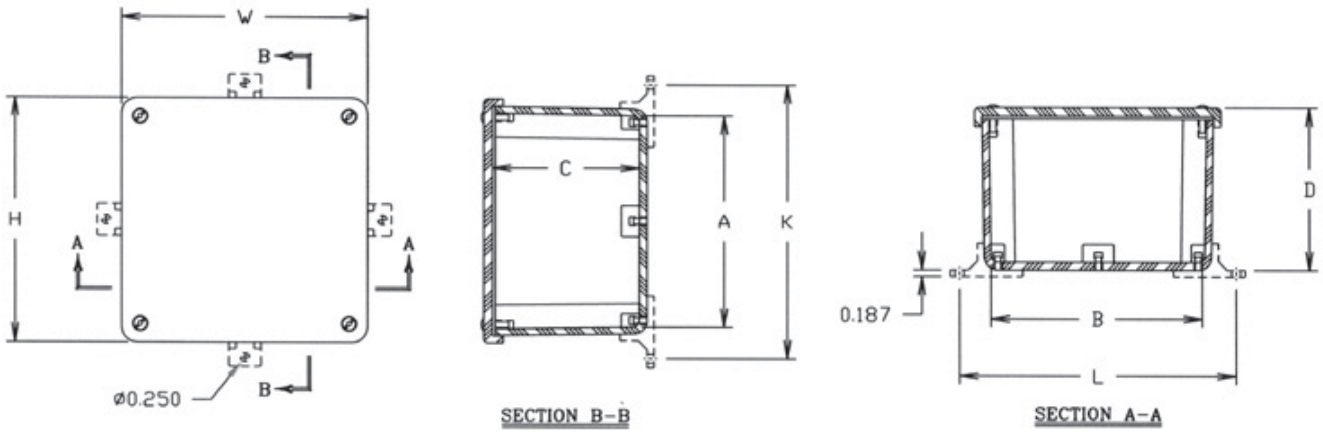

NewSentry® Series Technical Drawings

PVC NewSentry® Series Enclosures

SIZE ID NUMBER	OVERALL H X W X D	INSIDE A X B X C	K	L	F	SHIPPING WEIGHT
J442PVC*	4.03 x 4.03 x 2.42 (102 x 102 x 61)	3.66 x 3.66 x 2.00 (93 x 93 x 51)	4.63 (118)	N/A	8-32	0.60 lbs.
J444PVC	4.04 x 4.04 x 4.50 (103 x 103 x 114)	3.60 x 3.60 x 4.02 (91 x 91 x 102)	5.64 (143)	N/A	8-32	1.11 lbs.
J446PVC	4.02 x 4.02 x 6.58 (102 x 102 x 167)	3.59 x 3.59 x 6.02 (91 x 91 x 153)	5.49 (139)	N/A	8-32	1.40 lbs.
J552PVC*	5.00 x 5.00 x 2.33 (127 x 127 x 59)	4.61 x 4.61 x 1.85 (117 x 117 x 47)	5.66 (144)	N/A	8-32	0.90 lbs.
J664PVC	6.85 x 6.85 x 4.57 (174 x 174 x 116)	5.96 x 5.96 x 4.03 (151 x 151 x 102)	7.94 (202)	7.94 (202)	10-32	2.12 lbs.
J666PVC	6.85 x 6.85 x 6.58 (174 x 174 x 167)	5.92 x 5.92 x 6.04 (150 x 150 x 153)	7.96 (202)	7.96 (202)	10-32	2.72 lbs.
J884PVC	8.96 x 8.96 x 4.62 (228 x 228 x 117)	8.05 x 8.05 x 4.06 (204 x 204 x 103)	10.49 (266)	10.49 (266)	1/4-20	3.77 lbs.
J887PVC	9.15 x 9.15 x 7.65 (232 x 232 x 195)	8.02 x 8.02 x 7.06 (204 x 204 x 179)	10.49 (266)	10.49 (266)	1/4-20	5.10 lbs.
J12124PVC	12.94 x 12.94 x 4.70 (329 x 329 x 119)	11.92 x 11.92 x 4.00 (303 x 303 x 102)	14.46 (367)	14.46 (367)	1/4-20	8.50 lbs.
J12126PVC	12.94 x 12.94 x 6.64 (329 x 329 x 169)	11.91 x 11.91 x 6.00 (303 x 303 x 152)	14.46 (367)	14.46 (367)	1/4-20	9.25 lbs.

All measures are in inches, items in parentheses are in millimeters.

- F = Threaded brass insert size.
- * Denotes molded in mounting feet.